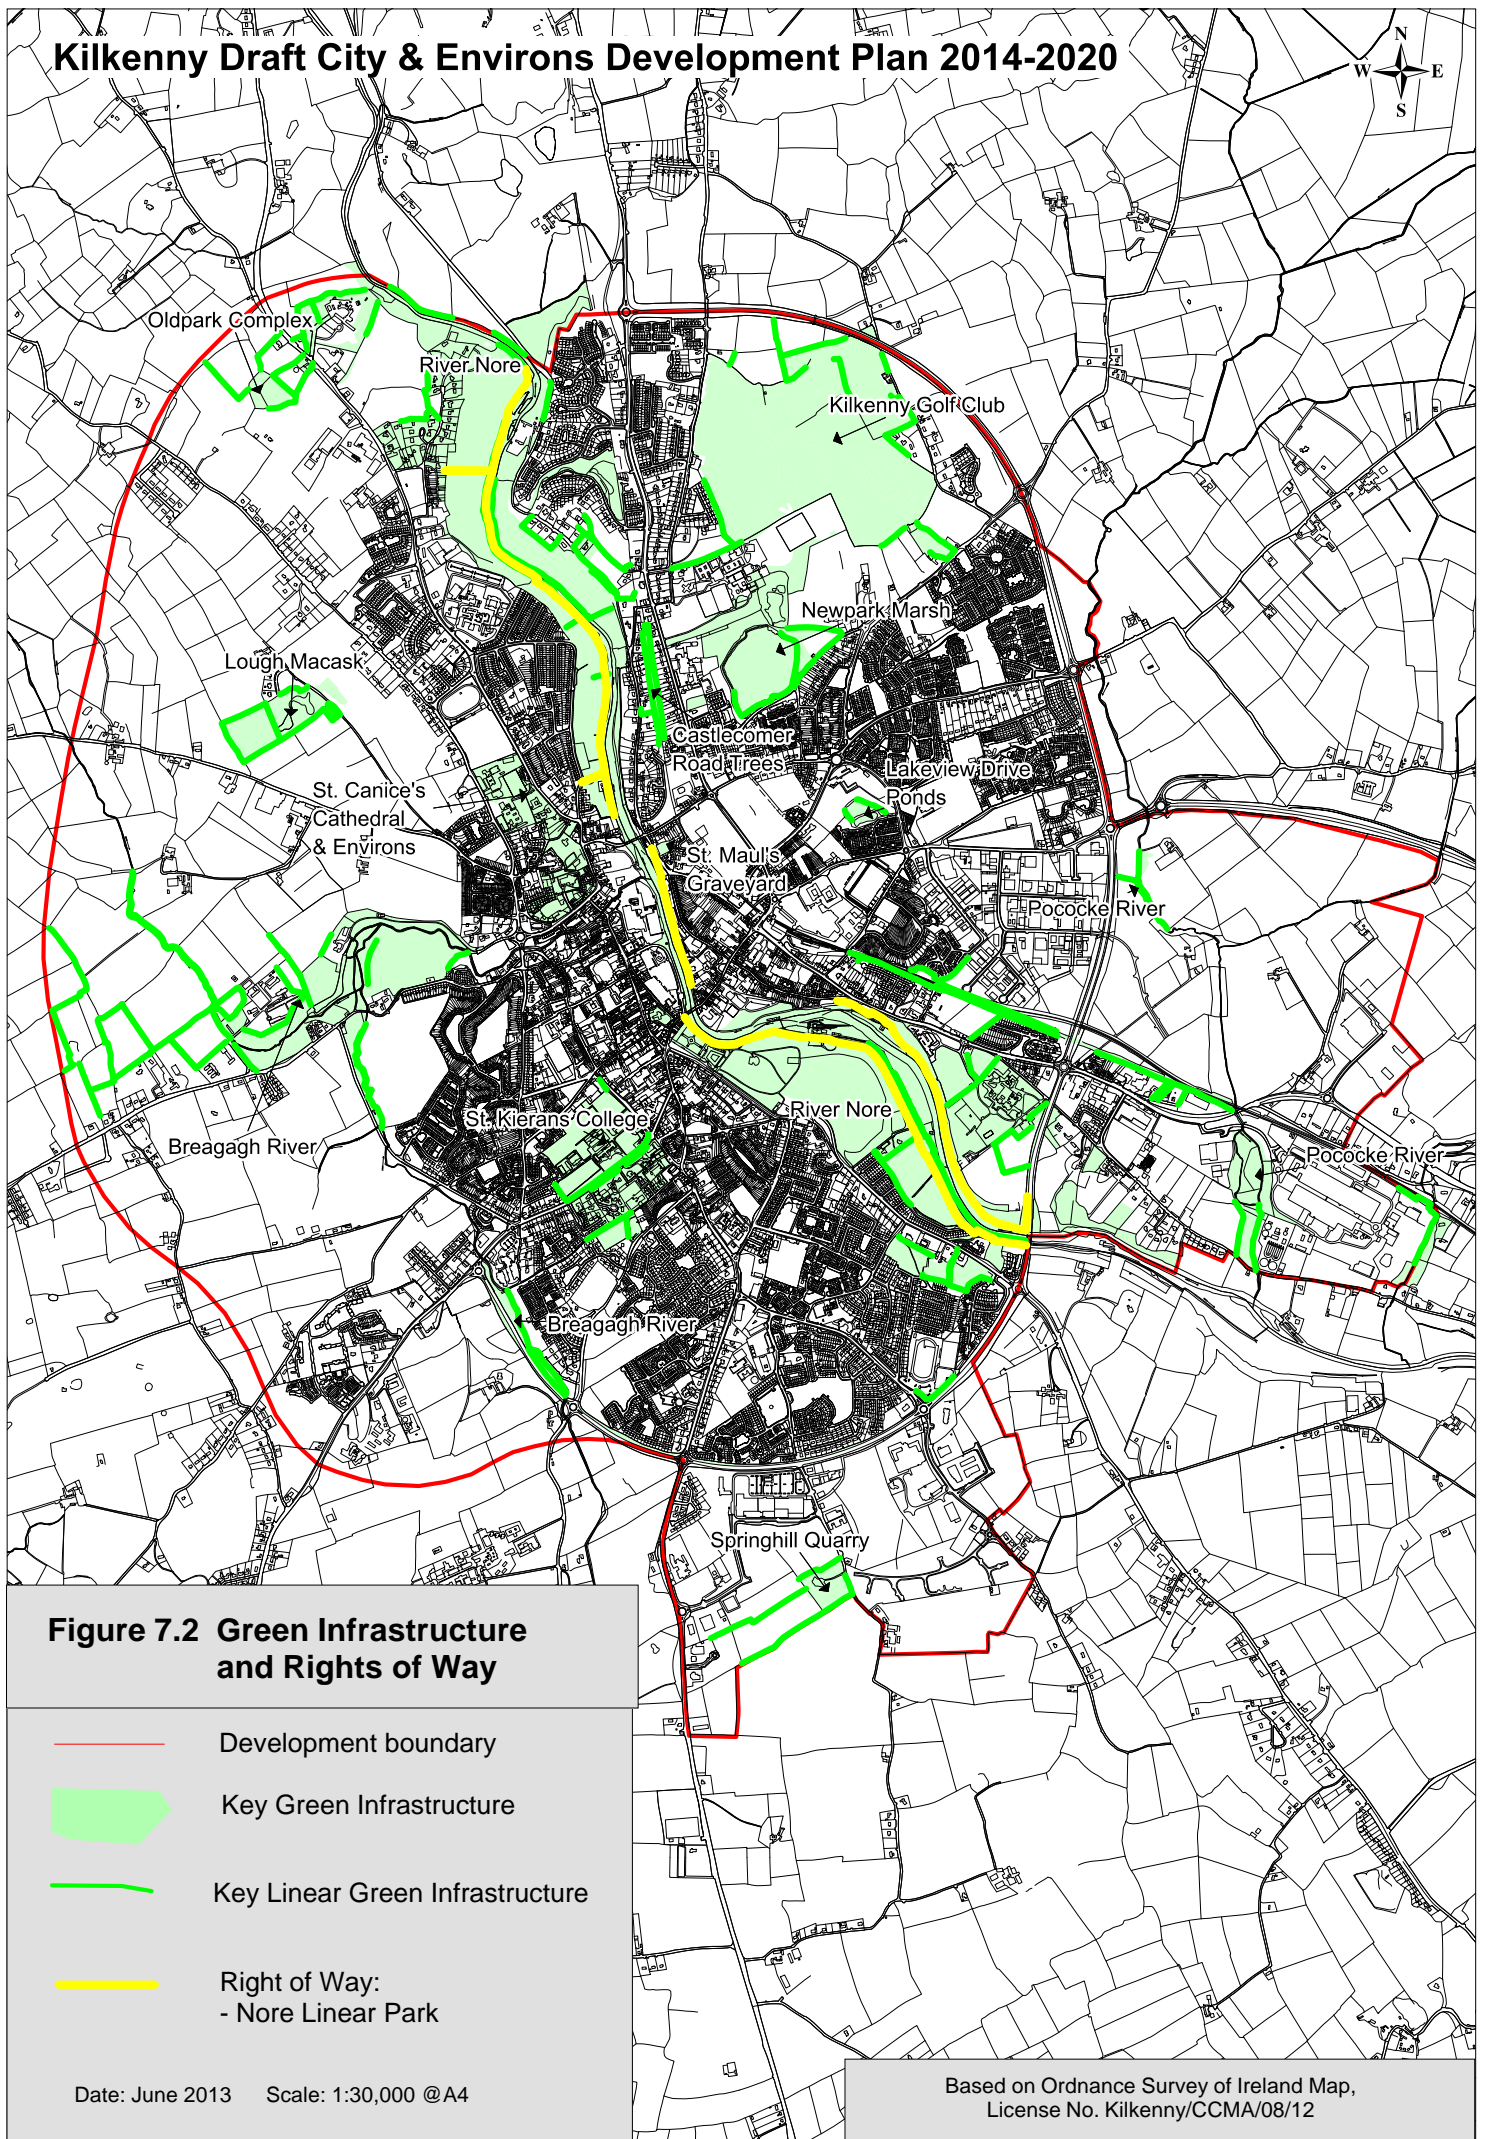

Kilkenny Draft City & Environs Development Plan 2014-2020

Date: June 2013 Scale: 1:30,000 @A4

Based on Ordnance Survey of Ireland Map,
License No. Kilkenny/CCMA/08/12